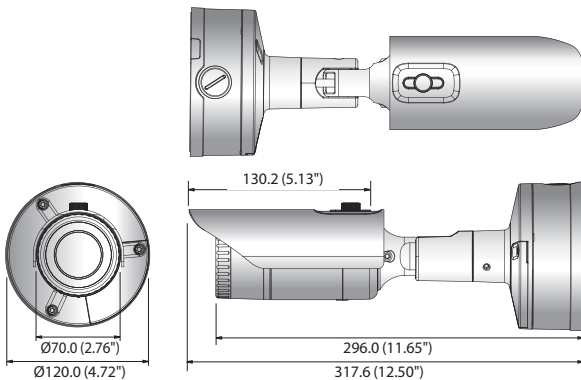

Dimensions

Unit : mm (inch)

Accessories (Optional)